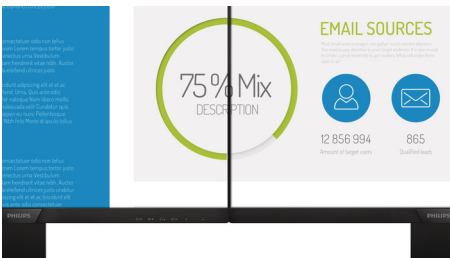

Ultra-narrow Border

The new Philips displays feature ultra-narrow borders which allow for minimal distractions

and maximum viewing size. Especially suited for multi-display or tiling setups like gaming, graphic design and professional applications, the ultra-narrow border display gives you the feeling of using one large display.