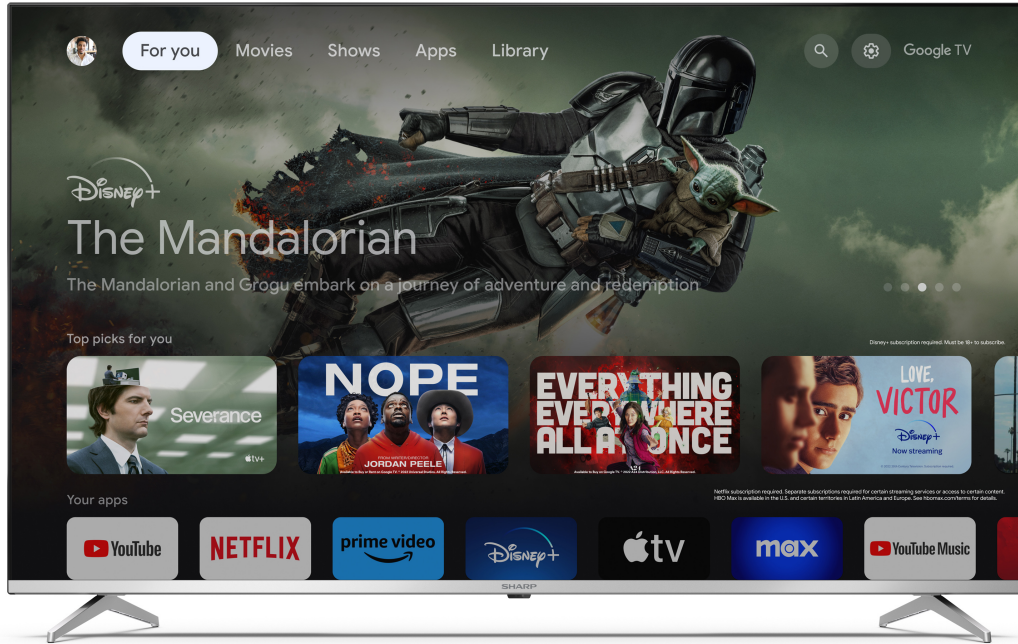

55GP6260E
Ref: 4T-C55GP6260ES

55" 4K ULTRA HD QLED SHARP GOOGLE TV™

The 55GP6260E is a 4K Ultra High Definition Frameless Quantum Dot Sharp Google TV™ with exceptional multimedia functionality.

HIGHLIGHTS

- 4K Ultra HD Google TV™ with Quantum Dot
- HDMI 2.1 with eARC
- Dolby Vision™ - cinema-inspired HDR
- Dolby Atmos® - full 360° sound experience
- Smooth Motion - Frame Interpolation Technology
- Google Assistant
- Chromecast Built-in