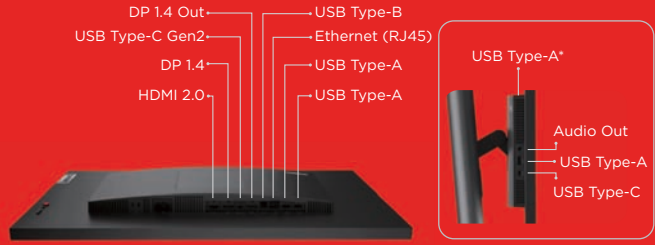

FEATURES OF THINKVISION P27h-30 MONITOR

Never miss a thing again

The ThinkVision P27h-30 monitor's large 27-inch QHD resolution IPS (In-Plane Switching) display delivers unmatched clarity and an excellent contrast ratio so that your eyes never miss a detail. The monitor is constructed with a 4-side NearEdgeless design, providing a maximized viewing experience. Featuring 95% DCI-P3, 99% sRGB and 99% BT.709, along with Avg. Delta E<2 color accuracy, the ThinkVision P27h-30 monitor provides incredibly vivid and realistic images which are - essential in tasks where color accuracy plays a vital role. Experience HDR video content like never before, with the advanced HDR10 support.

A connectivity that empowers you to stay ahead

With the ThinkVision P27h-30 monitor's elaborate USB-C¹ docking, the possibilities for connectivity are endless. Its one-cable solution provides the best docking experience for productivity that enables the convenience of power charging (up to 100W), expanded display options (up to 4 x QHD monitors), ethernet connections, and an extensive USB hub - including one USB-C¹ with 15W power for charging mobile. The ThinkVision P27h-30 monitor allows you to truly experience multitasking by working on two computer systems on one screen with PiP (picture-in-picture), PbP (picture-by-picture), and KVM (keyboard, video, and mouse) switch. Expand the monitor function and do more with ThinkVision VoIP Stack² for an enhanced VoIP or audio experience.

Built with care and green in mind

The ThinkVision P27h-30 monitor is designed ergonomically for comfort with simplified cable management and differentiation for optimal convenience. The Natural Low Blue Light technology automatically reduces harmful blue light without color distortion to protect your eyes and never let eye strain get in the way of your productivity. The ergonomic stand with tilt, lift, pivot, and swivel function lets you adjust the monitor to a height and angle that is most comfortable to work in for long durations. The ThinkVision P27h-30 monitor is built keeping the environment in mind - from its manufacturing to its delivery while being constructed with TCO 9.0 compliance sustainability and packed in a paper package with pulp cushion - for careful protection of the monitor, and the environment.

¹ USB Type-A port is under the accessory hole cover. | ¹ USB Type-C® and USB-C® are registered trademarks of USB Implementers Forum. | ² ThinkVision VoIP Stack MC60 monitor camera and MS30 monitor soundbar (sold separately).