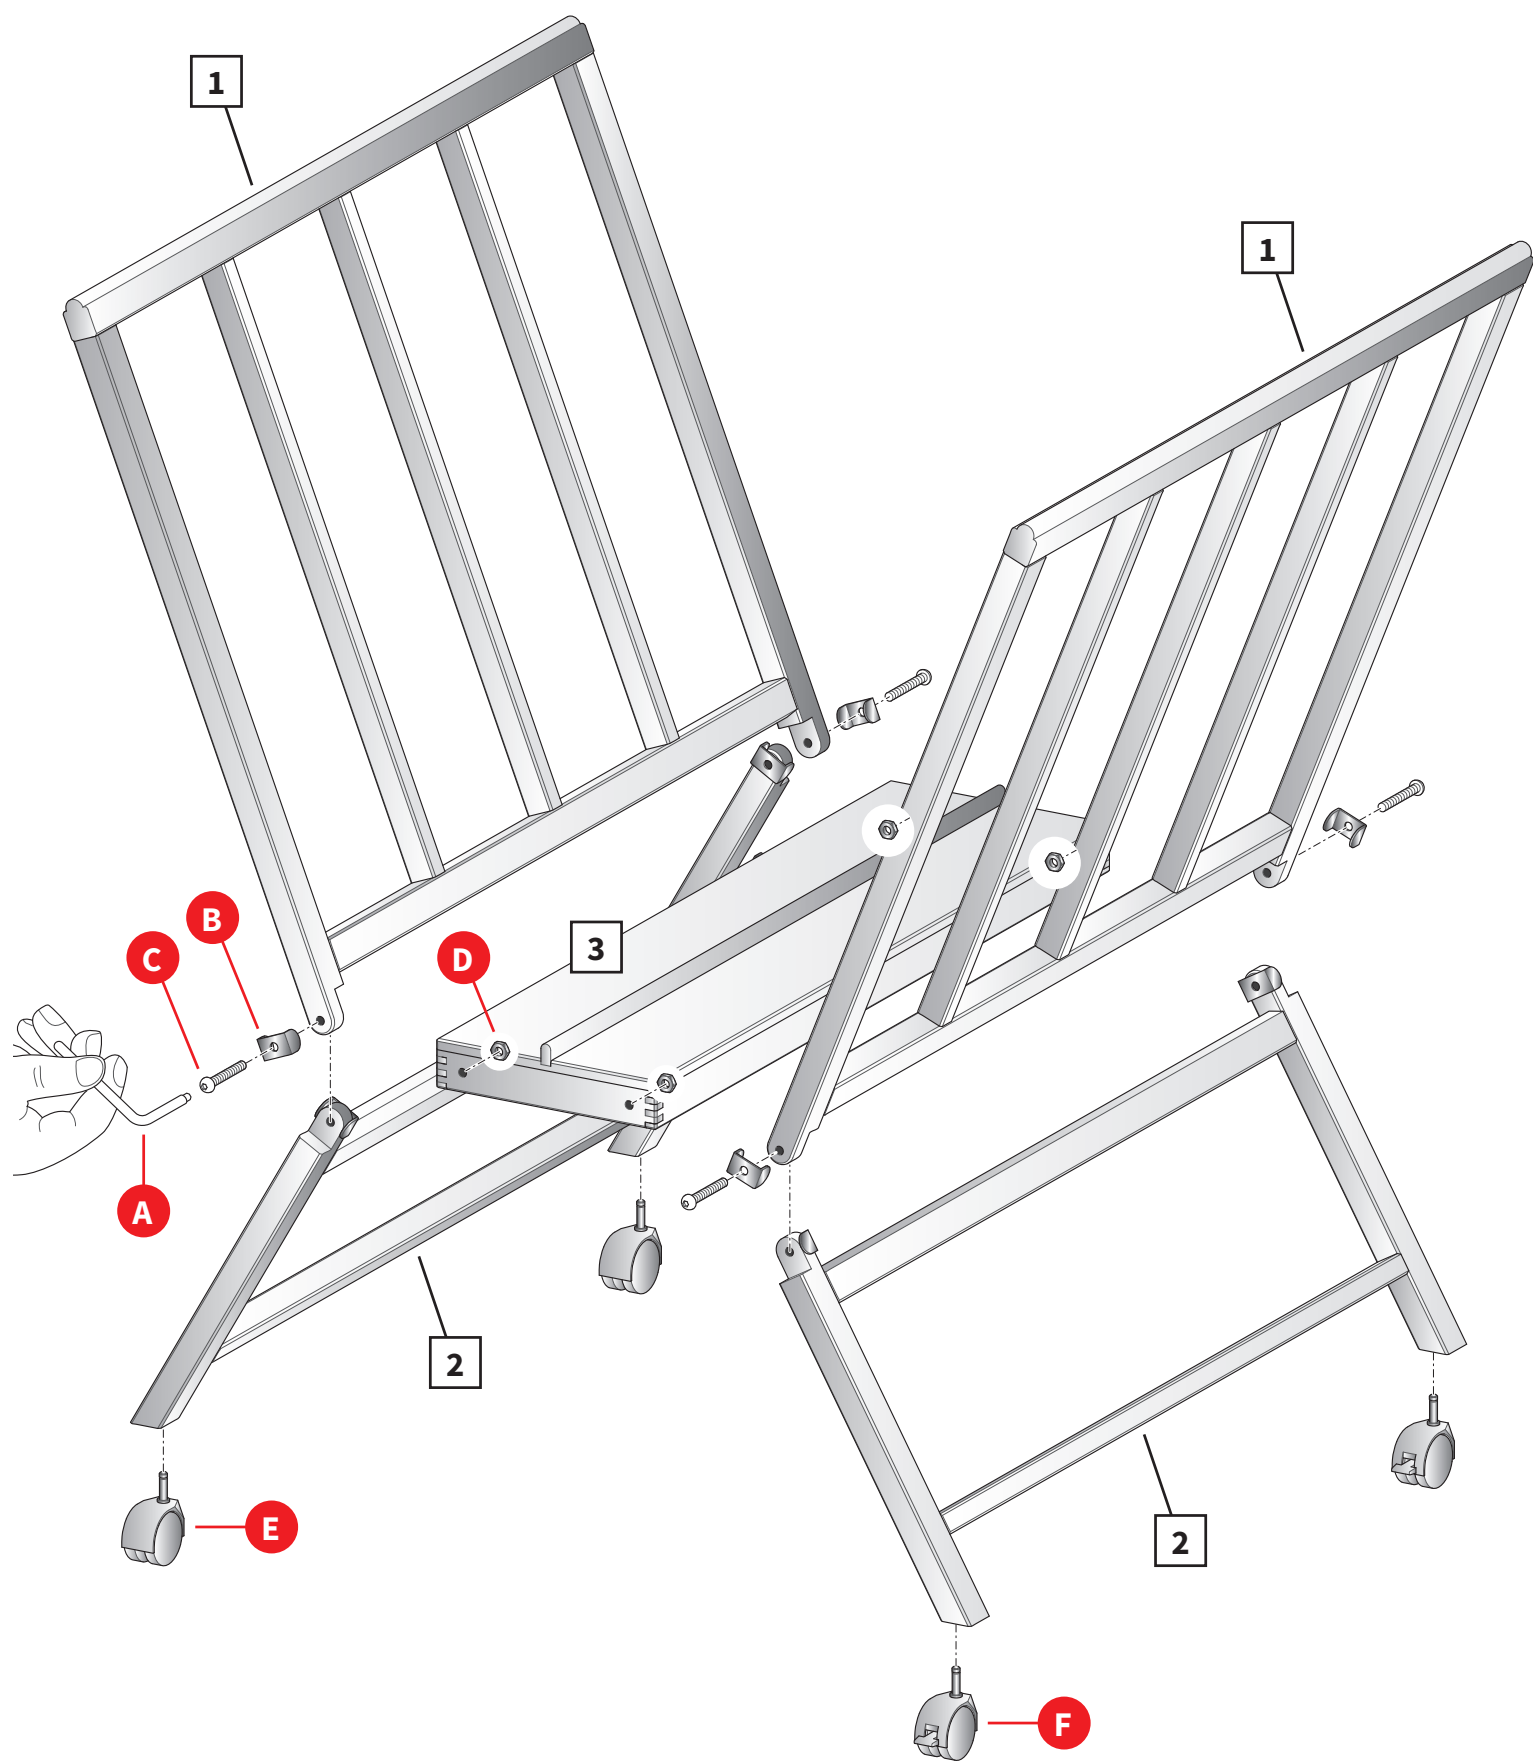

M/40

PORTADISEGNI
PRINT-RACK

1 x2 Telaio superiore
Upper frame

2 x2 Telaio inferiore
Lower frame

3 x1 Ripiano
Shelf

A x1 mm. 4

B x4 mm. 20x29x18

C x4 mm. 6x60

D x4 mm. 6

E x2 mm. 45

F x2 mm. 45

portata max 18 Kg
max load 40 lbs

10 Kg
22 lbs

cm. 103 • 40½"

cm. 87 • 34¼"

cm. 42 • 16½"

cm. 57 • 22½"

1

2

- A x1
- B x2
- C x2
- D x2

3

- A x1
- B x2
- C x2
- D x2

4

- E x2
- F x2