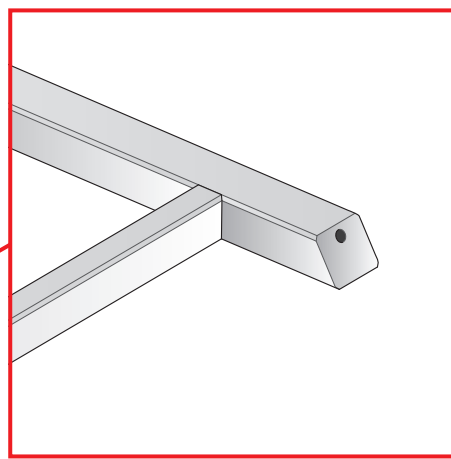

D x4 mm. 6

E x2 mm. 45

F x2 mm. 45

portata max 18 Kg
max load 40 lbs

10 Kg
22 lbs

cm. 103 • 40½"

cm. 87 • 34¼"

cm. 42 • 16½"

cm. 57 • 22½"

1

2

- A x1
- B x2
- C x2
- D x2

3

- A x1
- B x2
- C x2
- D x2

4

- E x2
- F x2