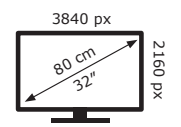

LG Electronics

32SR85U

31 kWh/1000h

ABCDEF**G**

HDR

46 kWh/1000h

2019/2013