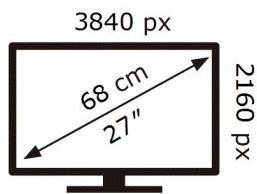

ENERG

SAMSUNG

S27A700NWP

26 kWh/1000h

ABCDEF **G**

37 kWh/1000h

2019/2013